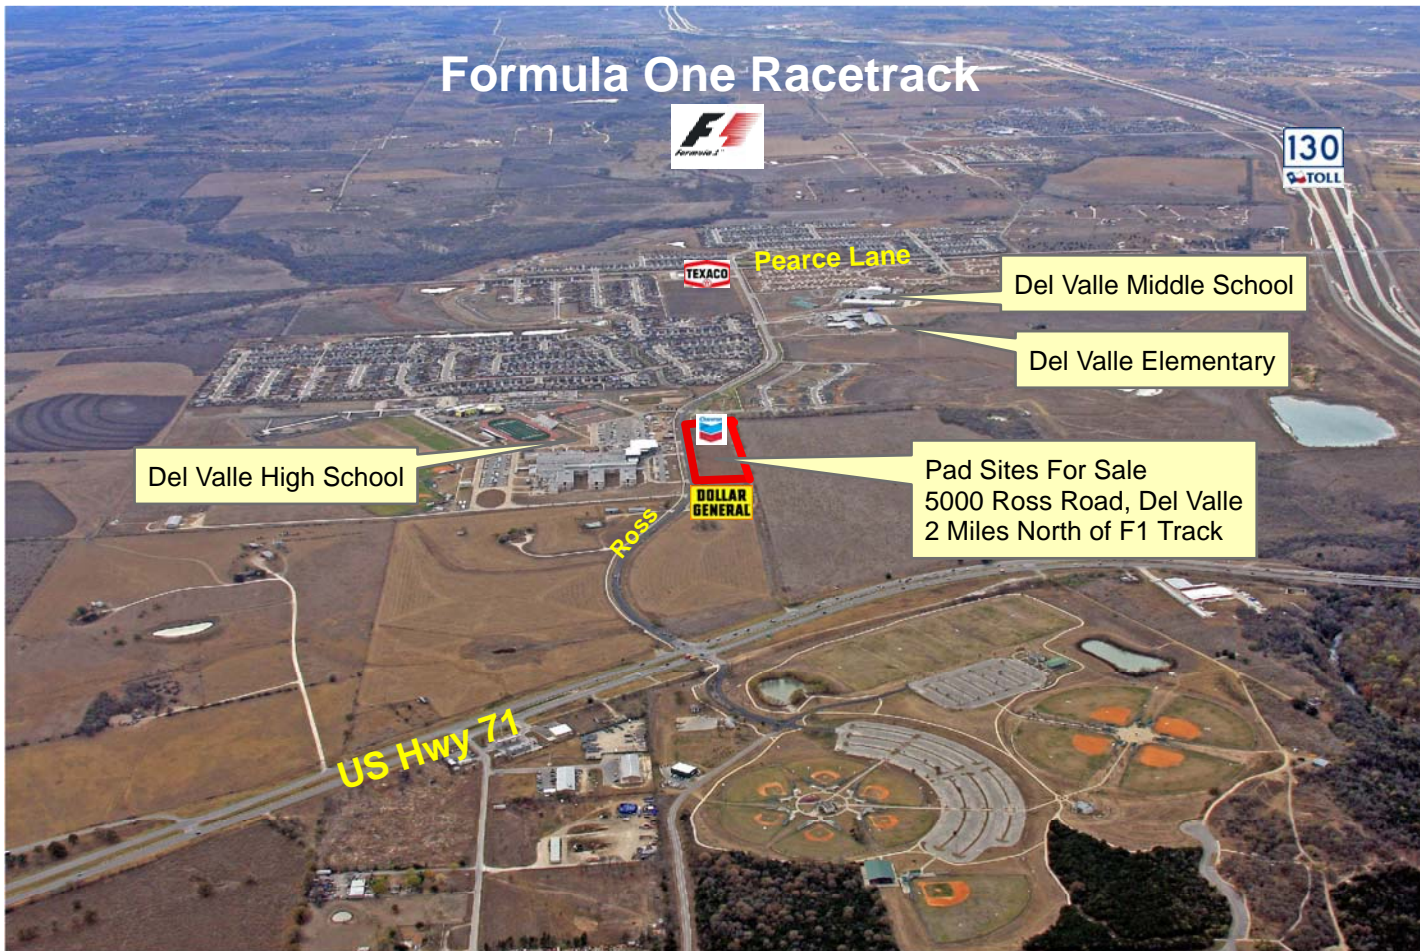

Formula One Racetrack

Pearce Lane

Del Valle Middle School

Del Valle Elementary

Del Valle High School

Pad Sites For Sale
5000 Ross Road, Del Valle
2 Miles North of F1 Track

Ross

US Hwy 71