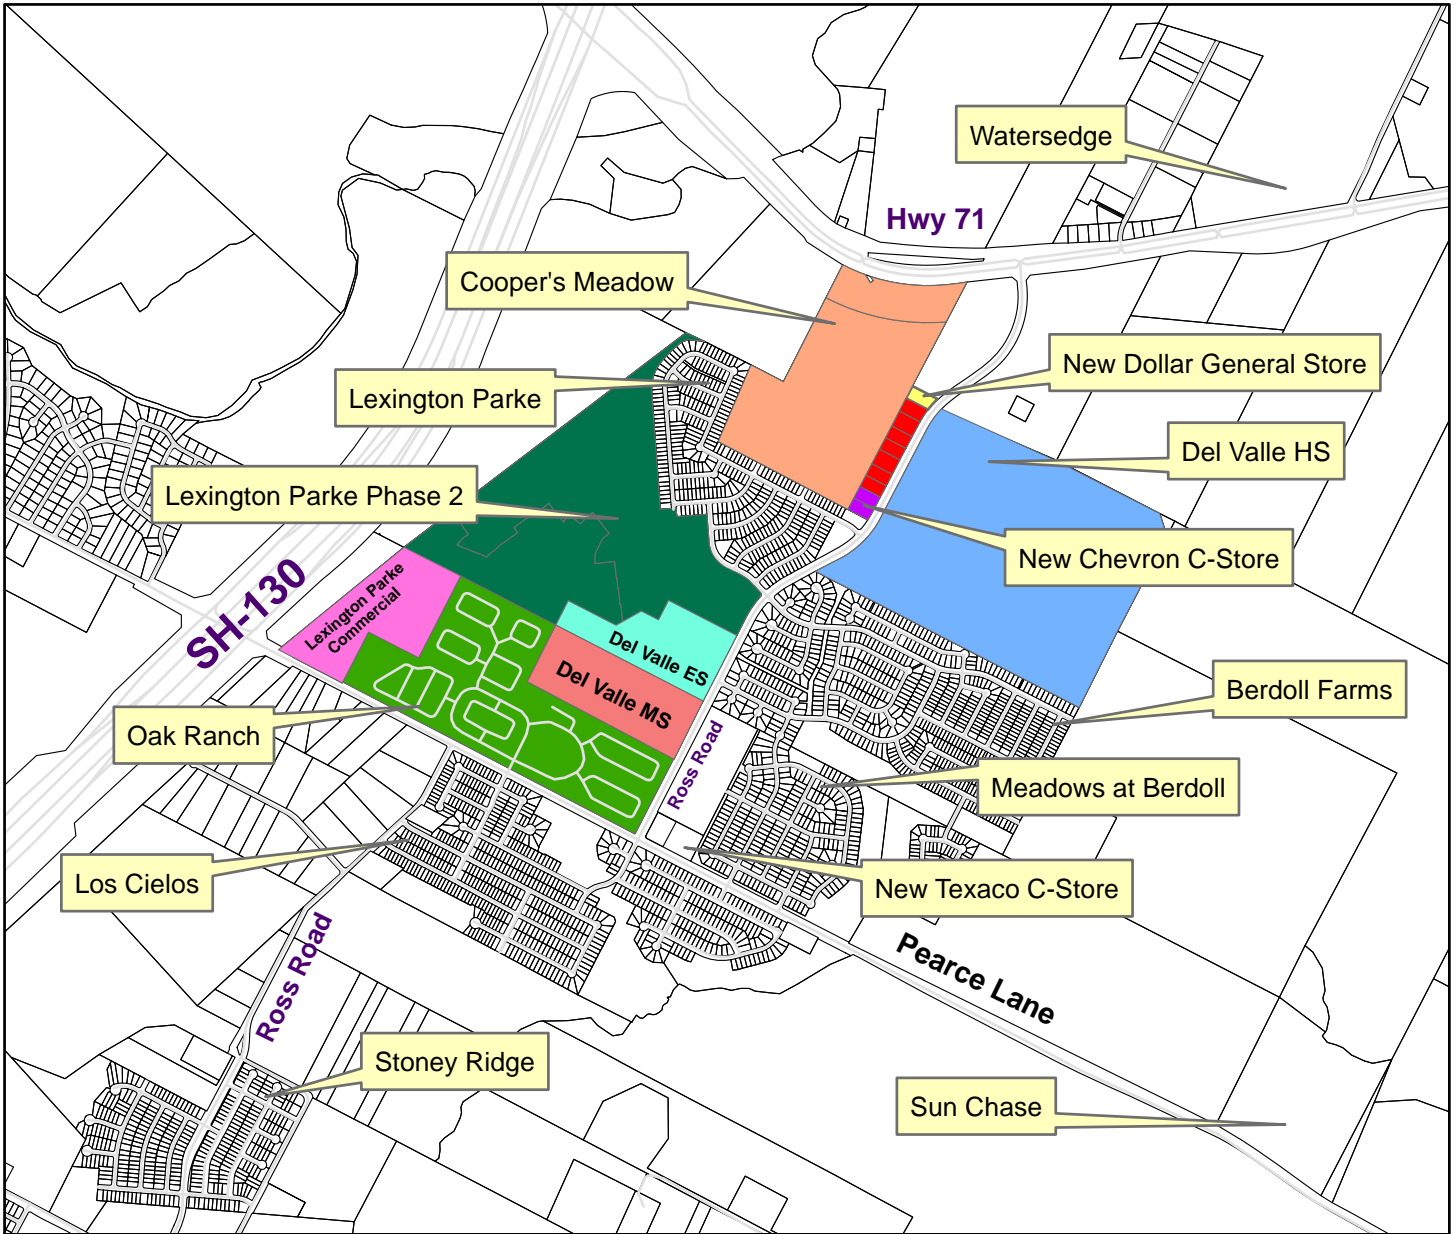

Subject Location Map and Surrounding Land Uses

Six Pad Sites For Sale Opposite Del Valle High School

5000 Ross Road, Del Valle, Texas 78617

Subdivisions Within 2-Miles of Subject	
Name	No of Homes
Berdoll Farms	690
Meadows at Berdoll	315
Lexington Parke	980
Cooper's Meadow	545
Oak Ranch	491
Los Cielos	599
Sun Chase	4,000
Stoney Ridge	982
Watersedge	1,716
Total	10,318